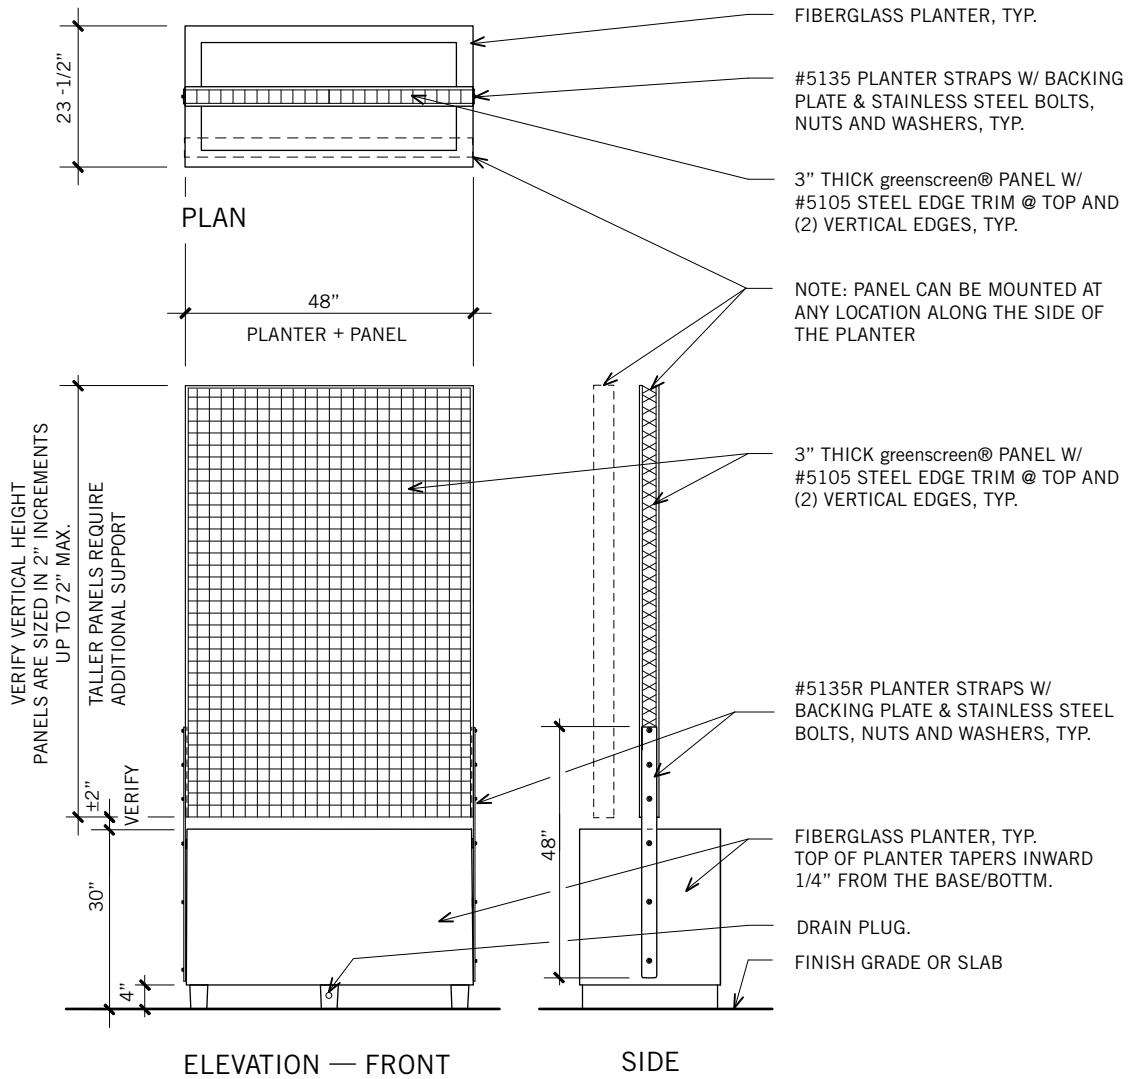

FIBERGLASS PLANTER

* For use on rooftop gardens or other venues that require containers or a changeable layout

NOTE:

Soil volume = 16 cu.ft.

Planter, screen, hardware without soil = 95 lbs.

Total approximate weight w/ soil + plants = 495 lbs.