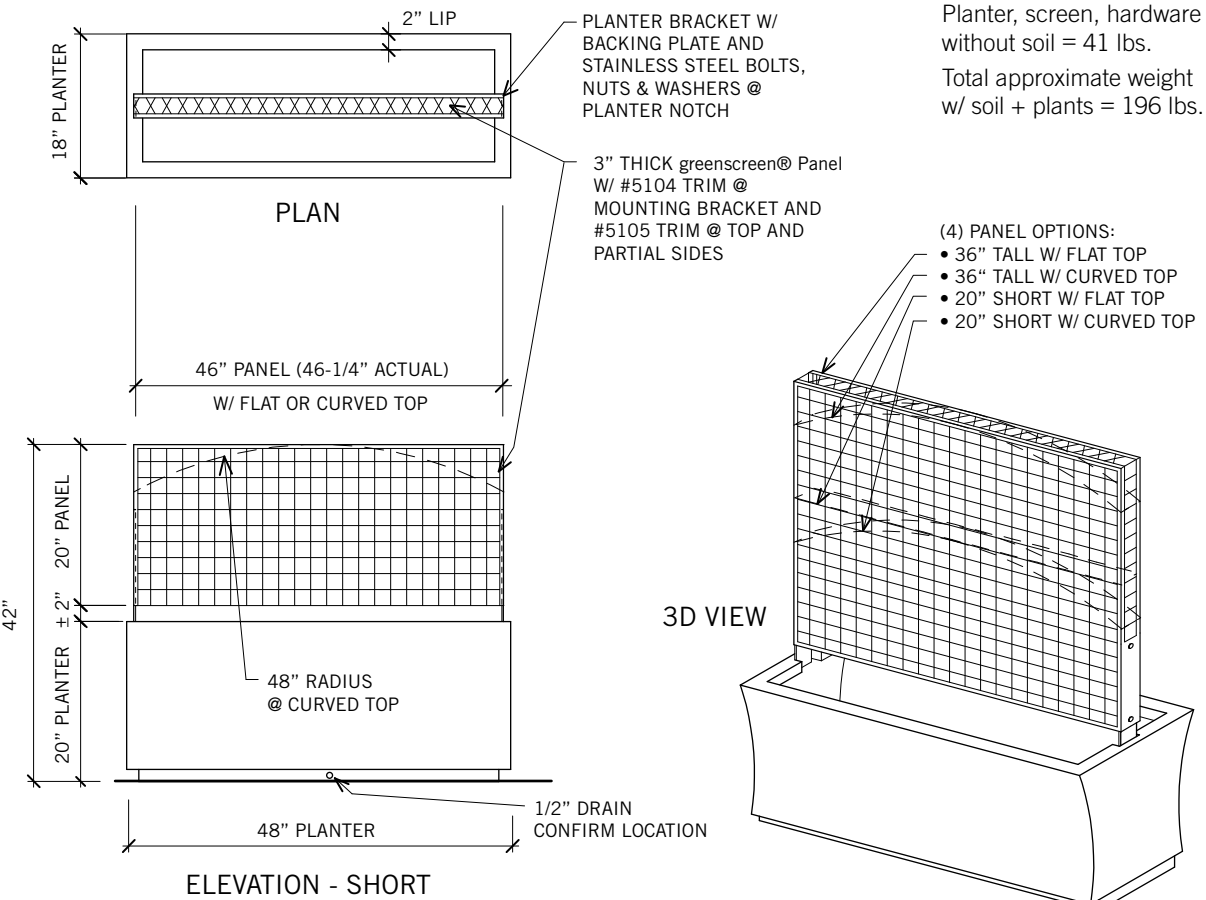

HEDGE - A - MATIC RECTANGULAR PLANTER

Flat or Curved Screen Top

NOTE:
Soil volume = 6.2 cu.ft.
Planter, screen, hardware
without soil = 41 lbs.
Total approximate weight
w/ soil + plants = 196 lbs.

○ RECTANGULAR PLANTER WITH PANEL OPTIONS
ELEVATION, SECTION & PLAN