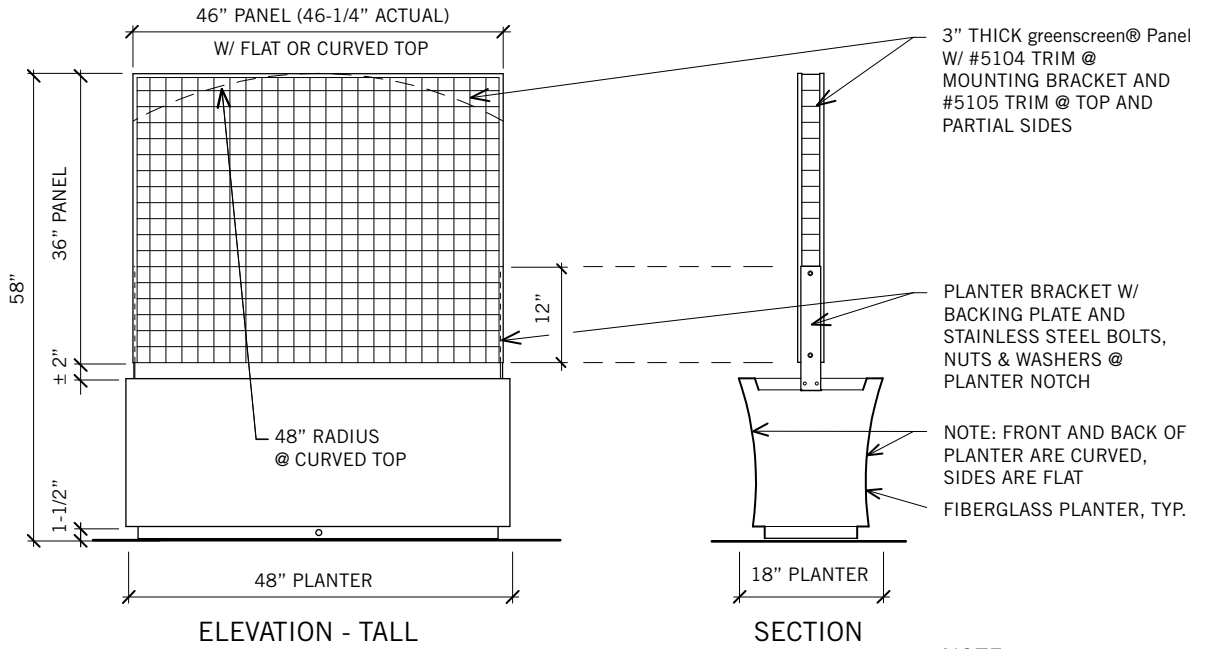

HEDGE - A - MATIC RECTANGULAR PLANTER

Flat or Curved Screen Top

NOTE:
Soil volume = 6.2 cu.ft.
Planter, screen, hardware
without soil = 41 lbs.
Total approximate weight
w/ soil + plants = 196 lbs.

○ RECTANGULAR PLANTER WITH PANEL OPTIONS
ELEVATION, SECTION & PLAN