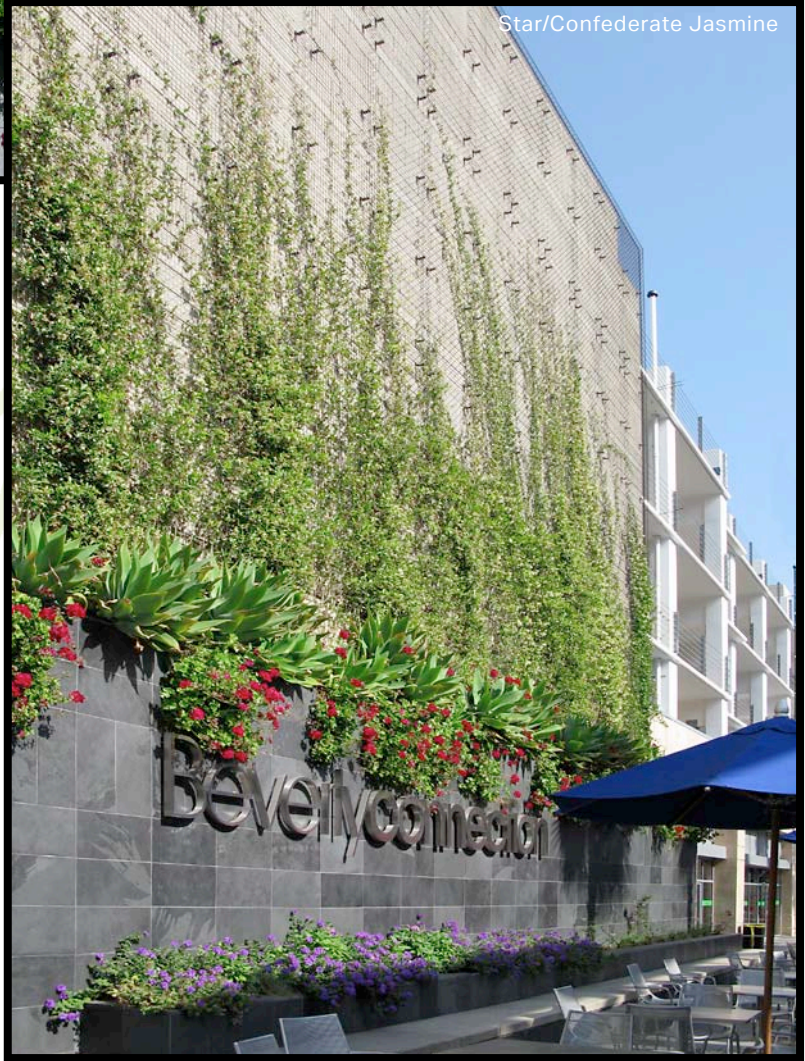

Hardiness Zone 10b

Star/Confederate Jasmine

Installed 2006

Beverly Connection - Beverly Hills, CA

A parking structure is camouflaged with a greenscreen® green wall and potential heat gain is mitigated. Modular panels are wall mounted and a variety of vines grow from above grade planters.