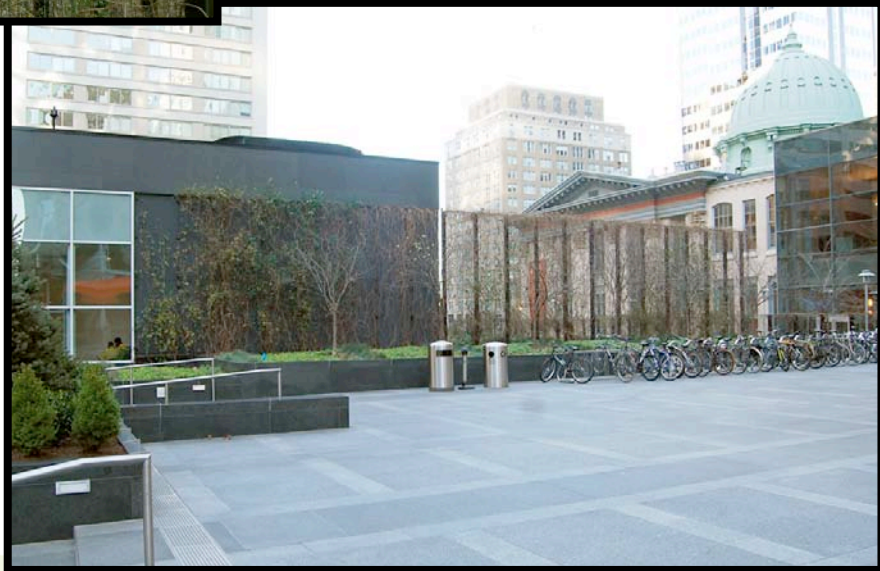

**Comcast Headquarters -
Philadelphia, PA**

Seasonal photos on a cold
Autumn day show deciduous
vines as a semi transparent
green wall on this freestanding
greenscreen® installation.

Installed 2007

Hardiness Zone 7a