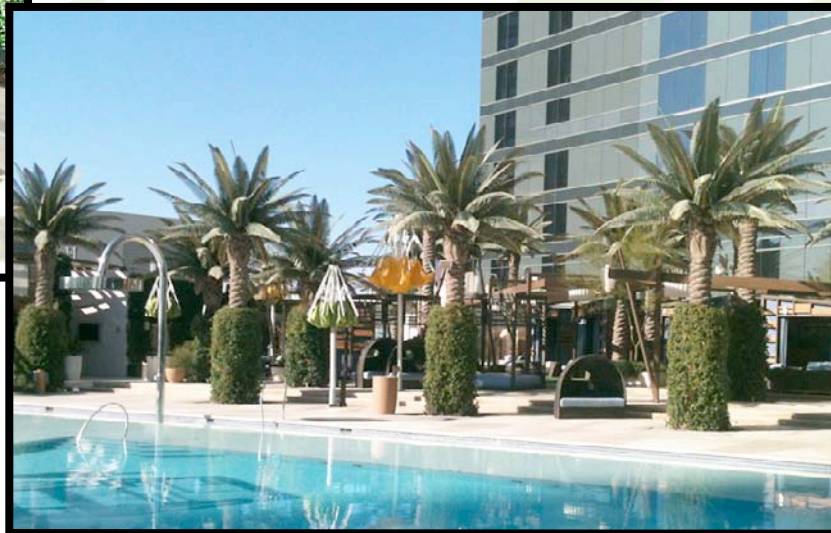

Star/Confederate Jasmine

Installed 2010

Hardiness Zone 9a

**The Cosmopolitan of Las Vegas- Las Vegas, NV**

Custom greenscreen® columns surround faux palms and wall mounted panels with flowering jasmine line surrounding walls at this chic pool area of a new Las Vegas strip hotel.