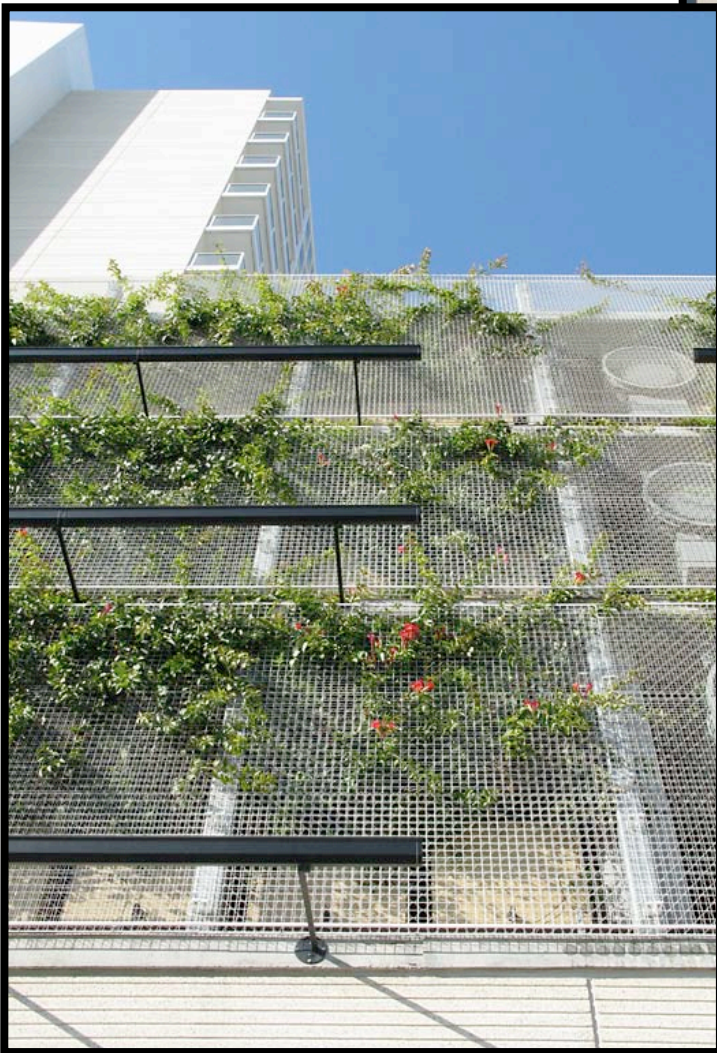

Installed 2008

Hardiness Zone 10a

Royal Trumpet Vine and English Ivy

**The Ellington - Oakland, CA**

Surface mounted **greenscreen**® panels screen upper level parking areas on a condominium high rise. Plants grow from planters placed inside of the screens on multiple parking levels.