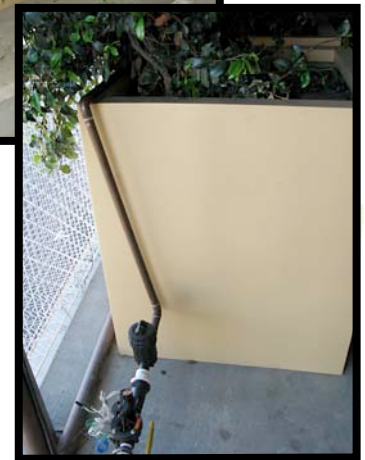

Installed 2008

Hardiness Zone 10a

Royal Trumpet Vine and English Ivy

**The Ellington - Oakland, CA**

Surface mounted **greenscreen**® panels screen upper level parking areas on a condominium high rise. Plants grow from planters placed inside of the screens on multiple parking levels.