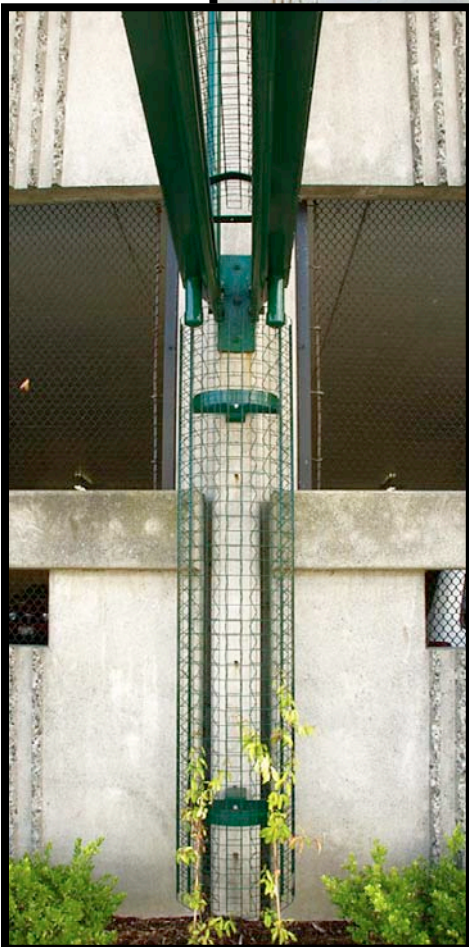

Everett Streetscape - Everett, WA
Custom half-round greenscreen® column shapes fit into a unique facade design to enhance this streetscape renovation with a plant filled arcade.

Nelly Moser Clematis

Installed 2011