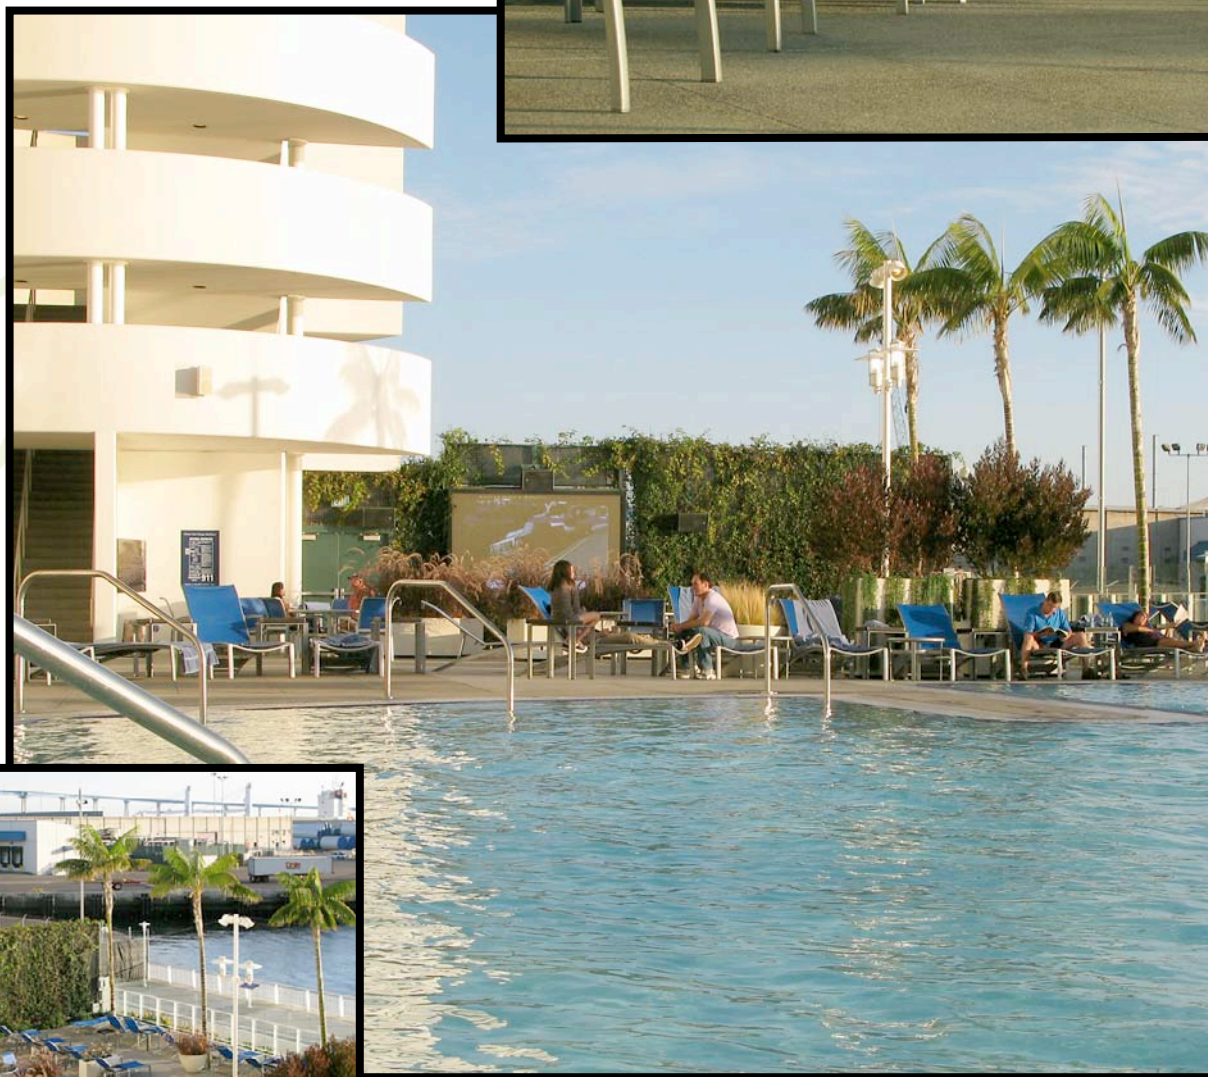

## Hilton Bayfront - San Diego, CA

A freestanding greenscreen® green wall provides a verdant backdrop to this pool environment adjacent to industrial waterfront facilities.

Installed 2008

Hardiness Zone 10b