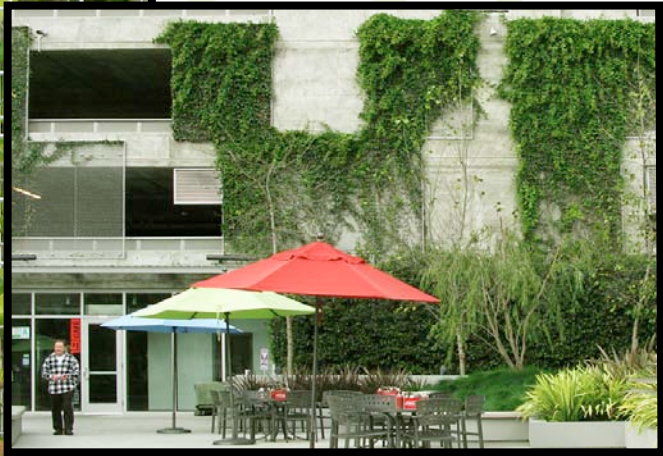

Royal Trumpet Vine

Hardiness Zone 10b

Horizon at Playa Vista- Playa Vista, CA

A custom pattern of wall mounted greenscreen® panels is used to describe a sophisticated visual texture on the surface of parking and store entries serving a multi-building office cluster.