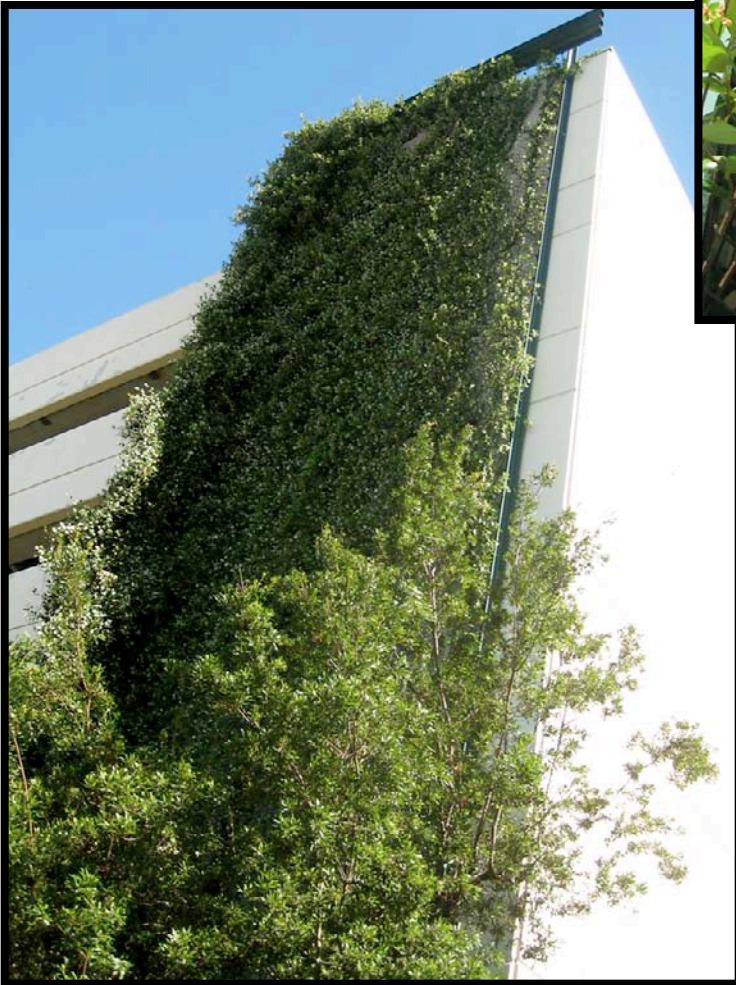

Star/Confederate Jasmine

Hardiness Zone 9a

Installed 2002

Houston Memorial Hospital - Houston, TX
Tall sections of greenscreen® wall mounted panels fill with evergreen Star Jasmine at the parking structure adjacent to the hospital.