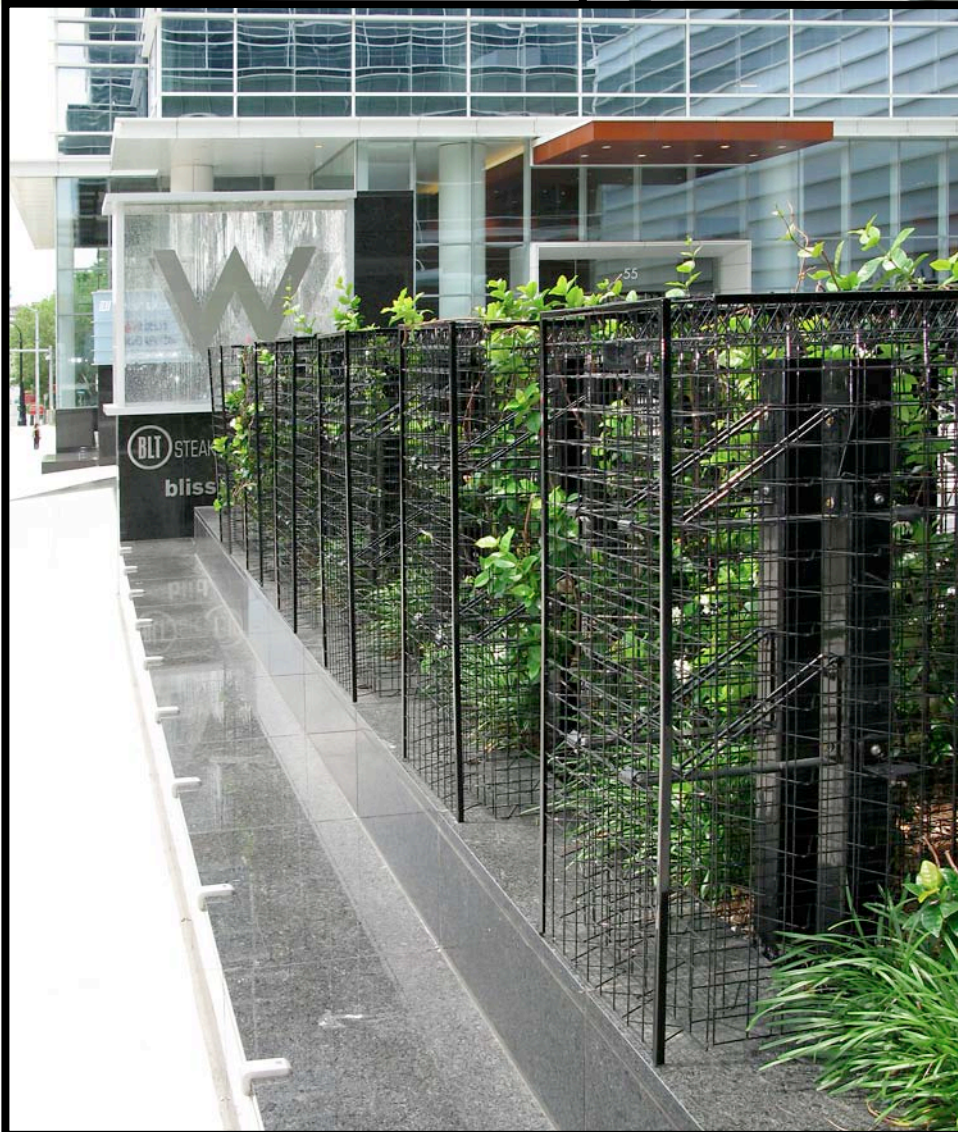

W Hotel Atlanta - Atlanta, GA

A street side installation of topiary-like greenscreen® shapes are used to create a visual buffer and provide important plant presence at this arrival zone for hotel patrons.

Star/Confederate Jasmine

Hardiness Zone 8a

Installed 2008

greenscreen®