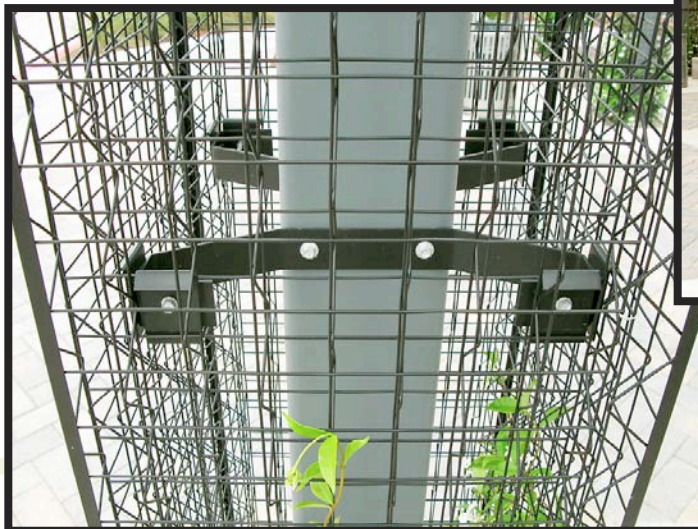

greenscreen®