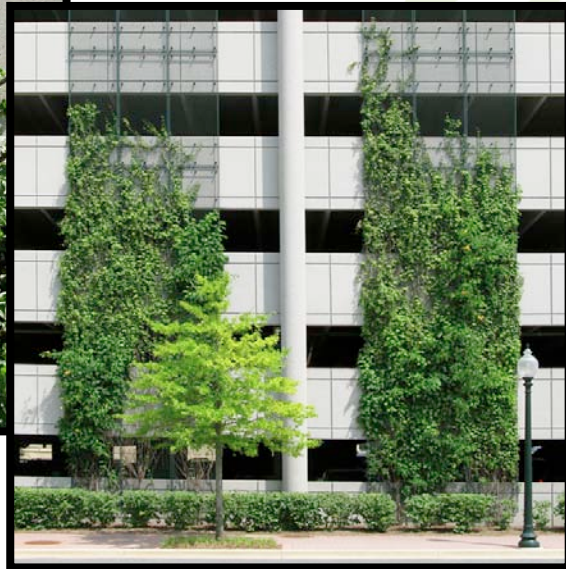

Trumpet Creeper

Installed 2006

Hardiness Zone 7a