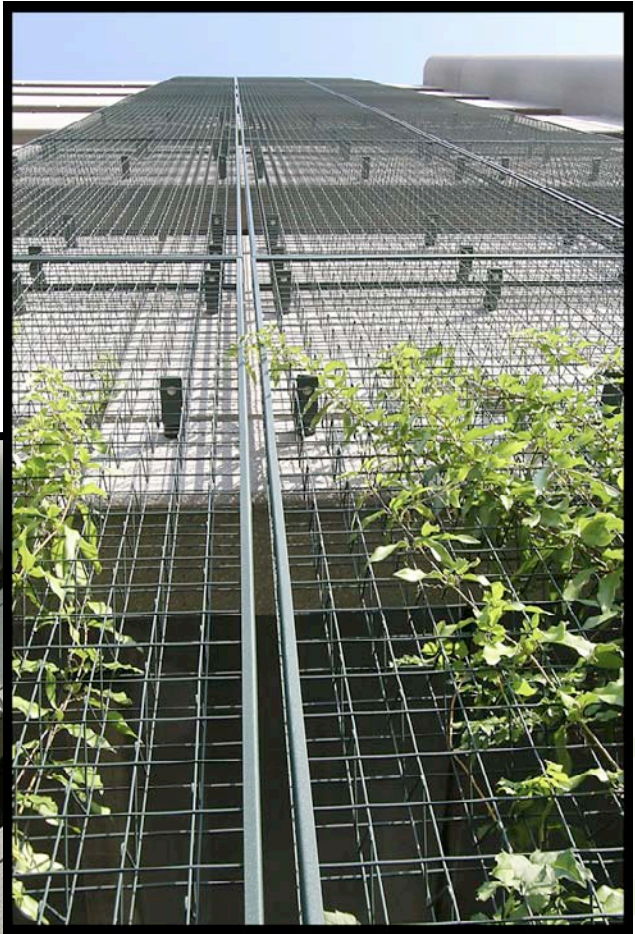

Fishers Place at Metro Center - Rockville, MD
 Standard and custom greenscreen® panels are mounted to the face of this multi-story parking structure. Stacking modular panels create a large scale vertical landscape element with only a narrow planting bed at the base.