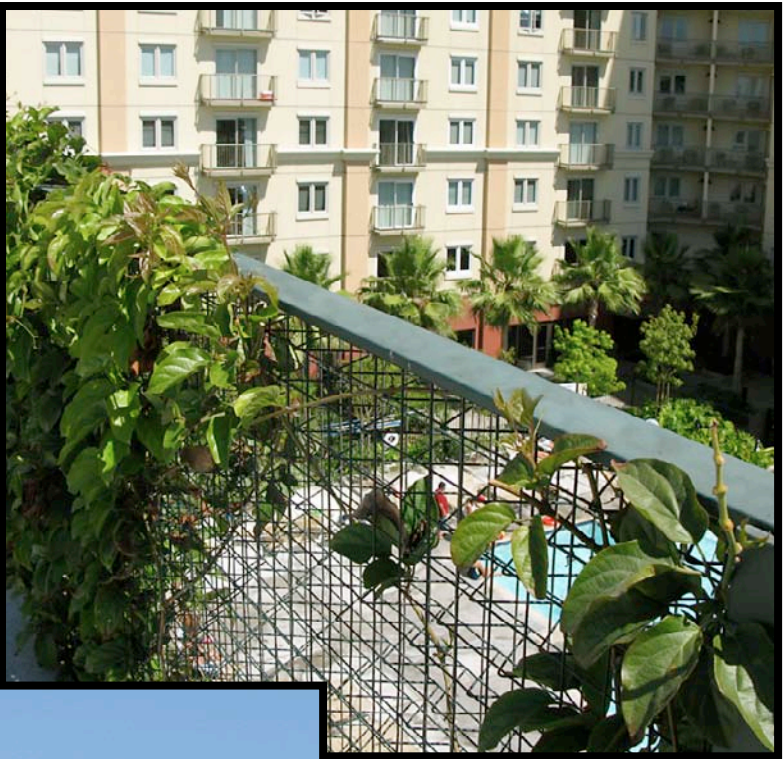

Royal Trumpet

Installed 2007

Hardiness Zone 10b

Worldmark Anaheim - Anaheim, CA

A large parking structure adjacent to a hotel pool and patio area is covered with flowering vines using greenscreen® panels for support.