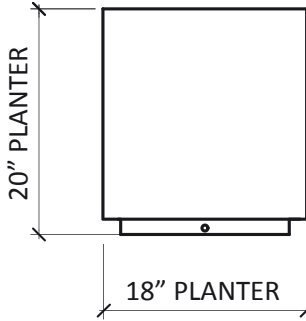

g Greenscreen® Planter Collection

Café Series – Rectangular

THIS CAN BE PRODUCED WITH A FLAT TOP AS A BENCH OPTION.

Planter Collection

Café Series – Curved Rectangular

THIS CAN BE PRODUCED WITH A FLAT TOP AS A BENCH OPTION.

g Planter Collection

Café Series – Square

PLAN

NOTE:
SOIL VOLUME = 2.4 CU. FT.
PLANTER WITHOUT SOIL = 25 LBS.
TOTAL APPROXIMATE WEIGHT
WITH SOIL + PLANTS = 85 LBS.

ELEVATION

SECTION