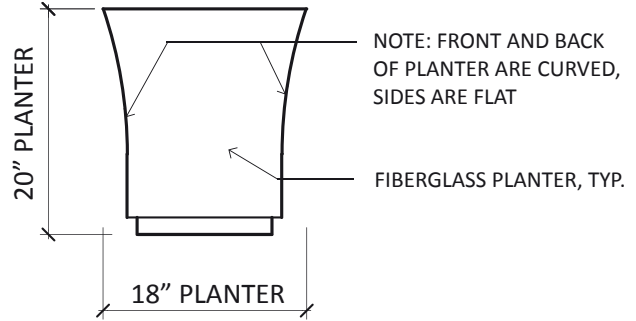

g Greenscreen® Planter Collection

Café Series – Rectangular

THIS CAN BE PRODUCED WITH A FLAT TOP AS A BENCH OPTION.

Planter Collection

Café Series – Curved Rectangular

THIS CAN BE PRODUCED WITH A FLAT TOP AS A BENCH OPTION.

g Planter Collection

Café Series – Square

PLAN

NOTE:
SOIL VOLUME = 2.4 CU. FT.
PLANTER WITHOUT SOIL = 25 LBS.
TOTAL APPROXIMATE WEIGHT
WITH SOIL + PLANTS = 85 LBS.

ELEVATION

SECTION