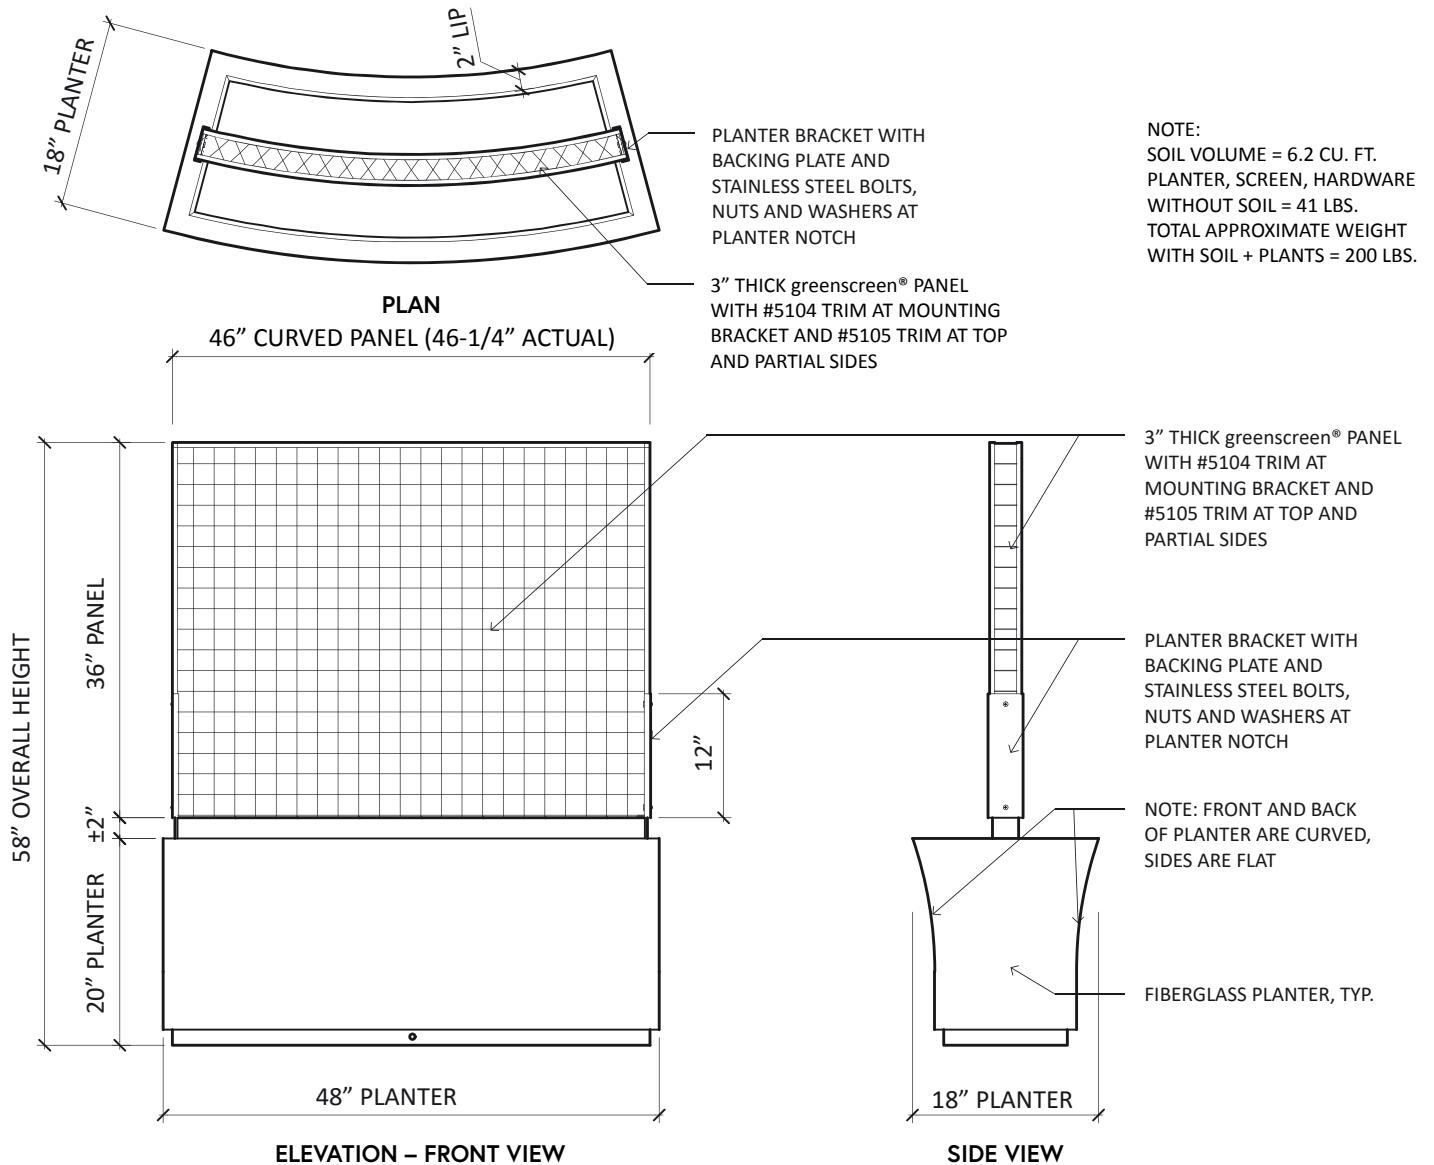

g Greenscreen® Planter Collection

Café Series – Rectangular

THIS CAN BE PRODUCED WITH A FLAT TOP AS A BENCH OPTION.

Planter Collection

Café Series – Curved Rectangular

THIS CAN BE PRODUCED WITH A FLAT TOP AS A BENCH OPTION.

g Planter Collection

Café Series – Square

PLAN

NOTE:
SOIL VOLUME = 2.4 CU. FT.
PLANTER WITHOUT SOIL = 25 LBS.
TOTAL APPROXIMATE WEIGHT
WITH SOIL + PLANTS = 85 LBS.

ELEVATION

SECTION