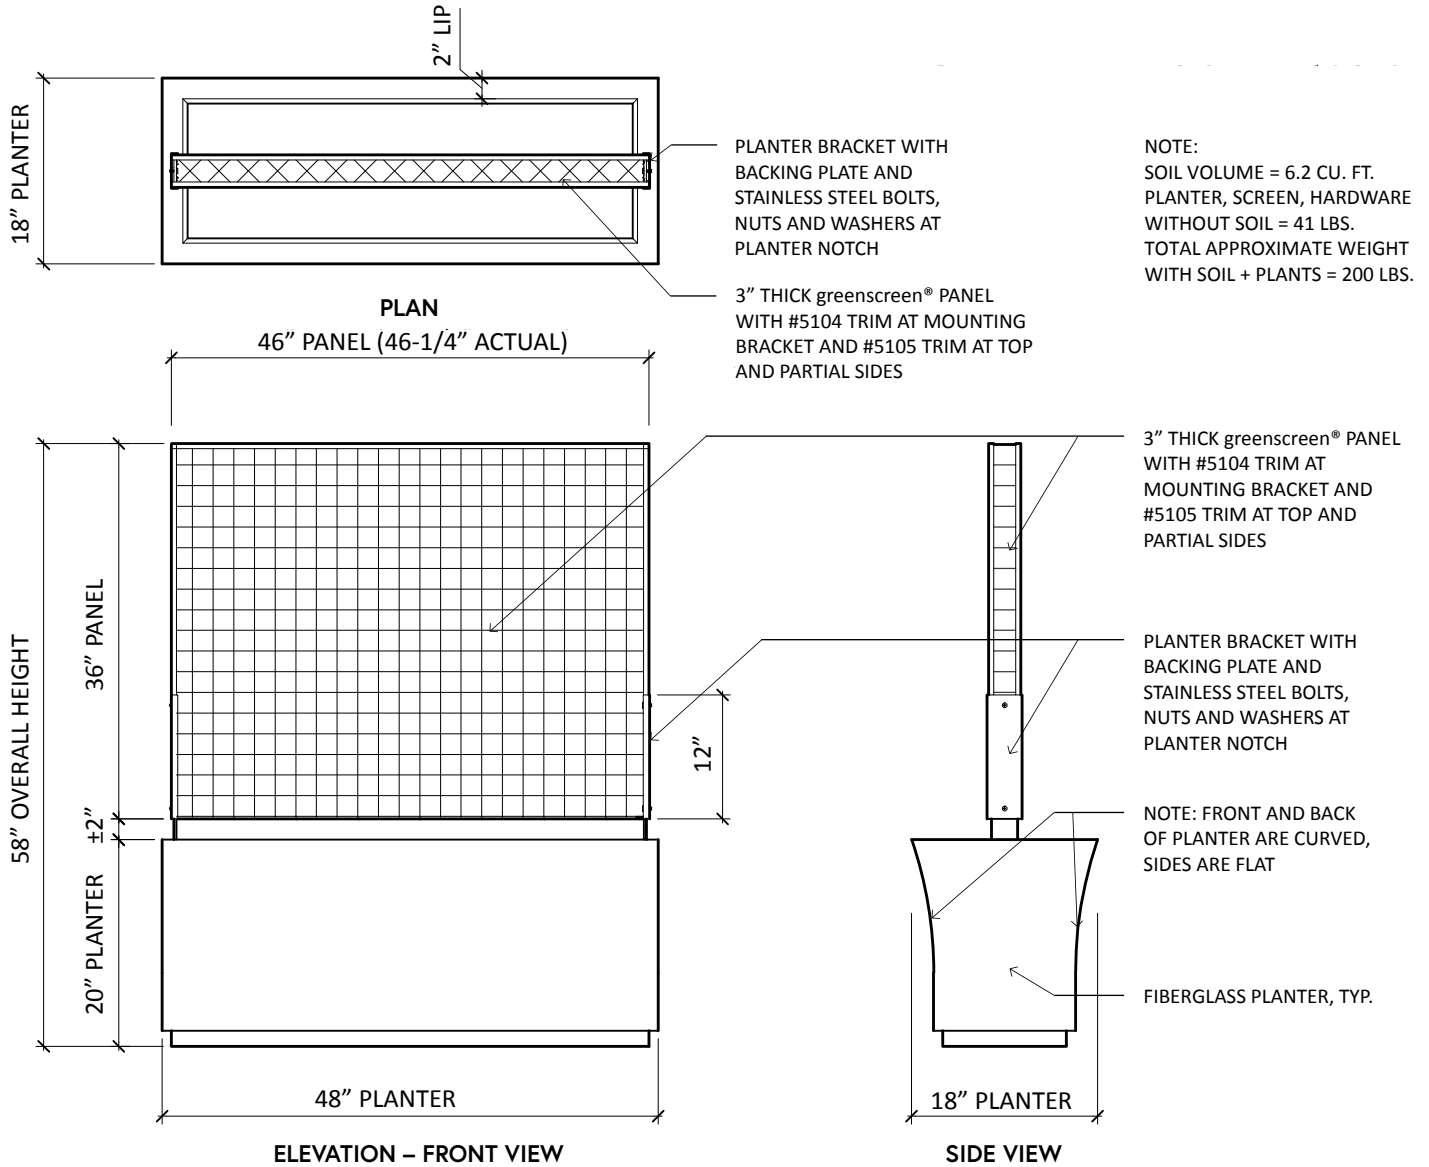

g Greenscreen® Planter Collection

Café Series – Rectangular

THIS CAN BE PRODUCED WITH A FLAT TOP AS A BENCH OPTION.

Planter Collection

Café Series – Curved Rectangular

THIS CAN BE PRODUCED WITH A FLAT TOP AS A BENCH OPTION.

g Planter Collection

Café Series – Square

PLAN

NOTE:
SOIL VOLUME = 2.4 CU. FT.
PLANTER WITHOUT SOIL = 25 LBS.
TOTAL APPROXIMATE WEIGHT
WITH SOIL + PLANTS = 85 LBS.

ELEVATION

SECTION