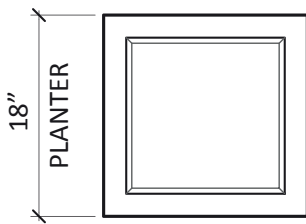

g Greenscreen® Planter Collection

Café Series – Rectangular

THIS CAN BE PRODUCED WITH A FLAT TOP AS A BENCH OPTION.

Planter Collection

Café Series – Curved Rectangular

THIS CAN BE PRODUCED WITH A FLAT TOP AS A BENCH OPTION.

g Planter Collection

Café Series – Square

PLAN

NOTE:
SOIL VOLUME = 2.4 CU. FT.
PLANTER WITHOUT SOIL = 25 LBS.
TOTAL APPROXIMATE WEIGHT
WITH SOIL + PLANTS = 85 LBS.

ELEVATION

SECTION