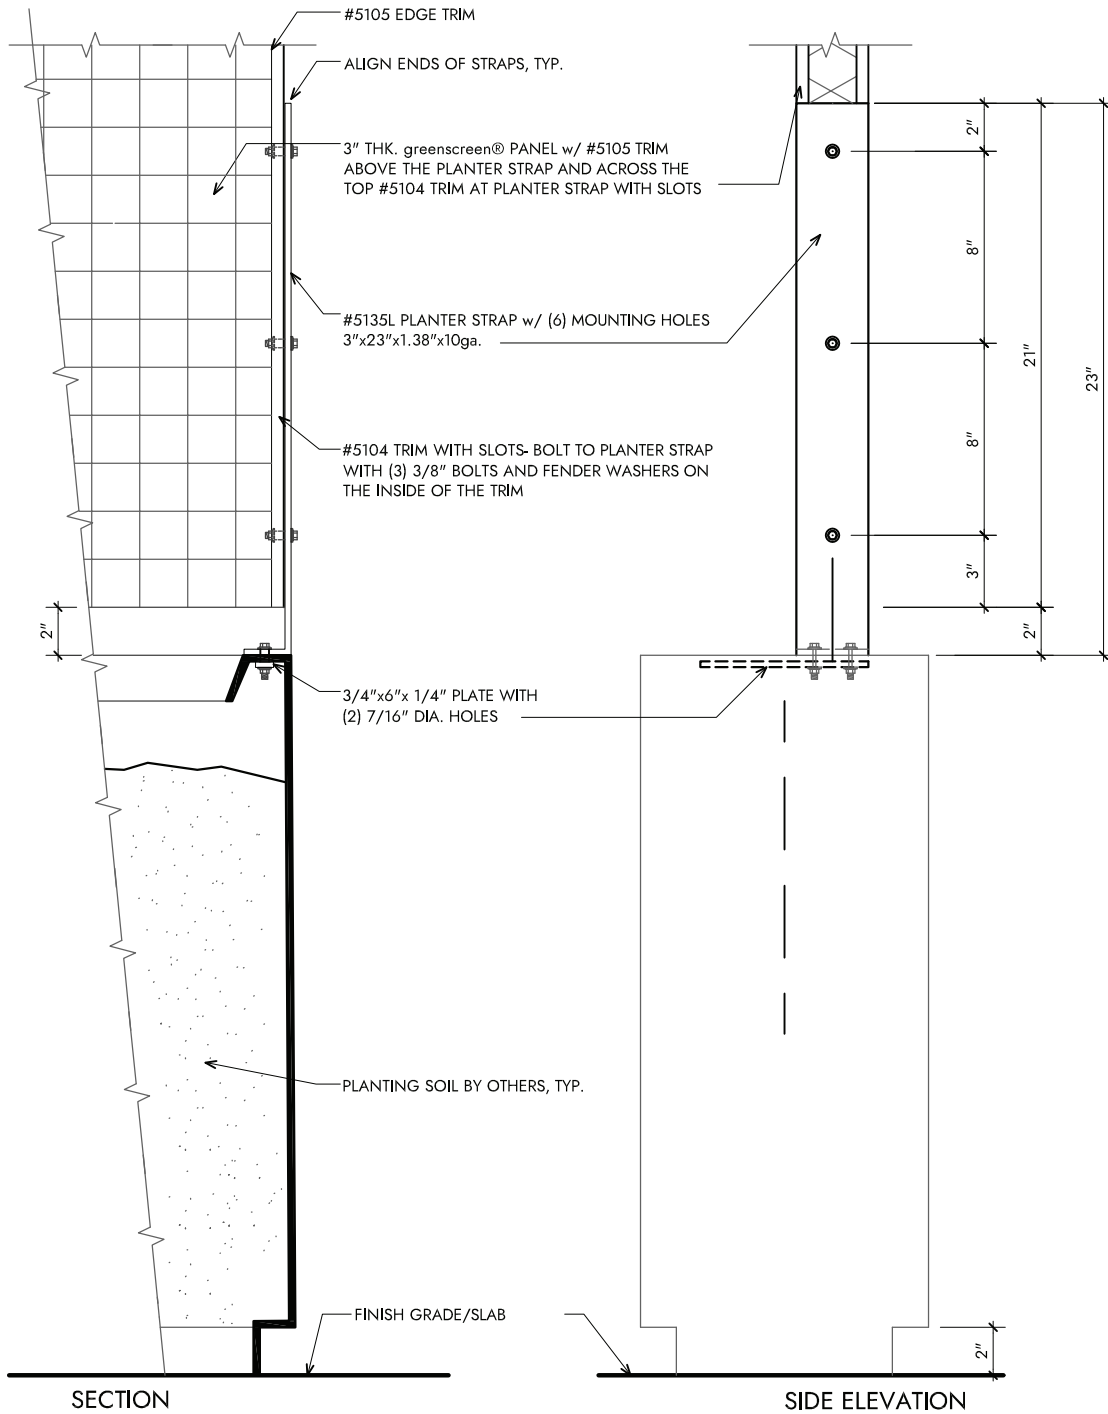

g Planter Collection

Elysian Interior Planter

gsg Planter Collection

Elysian Planter Series- #5135L Planter Strap

NOTE:
 *SEE "FIBERGLASS PLANTER" DETAIL FOR MORE INFORMATION. TOP OF PLANTER TAPERS INWARD 1/4"± FROM BOTTOM.