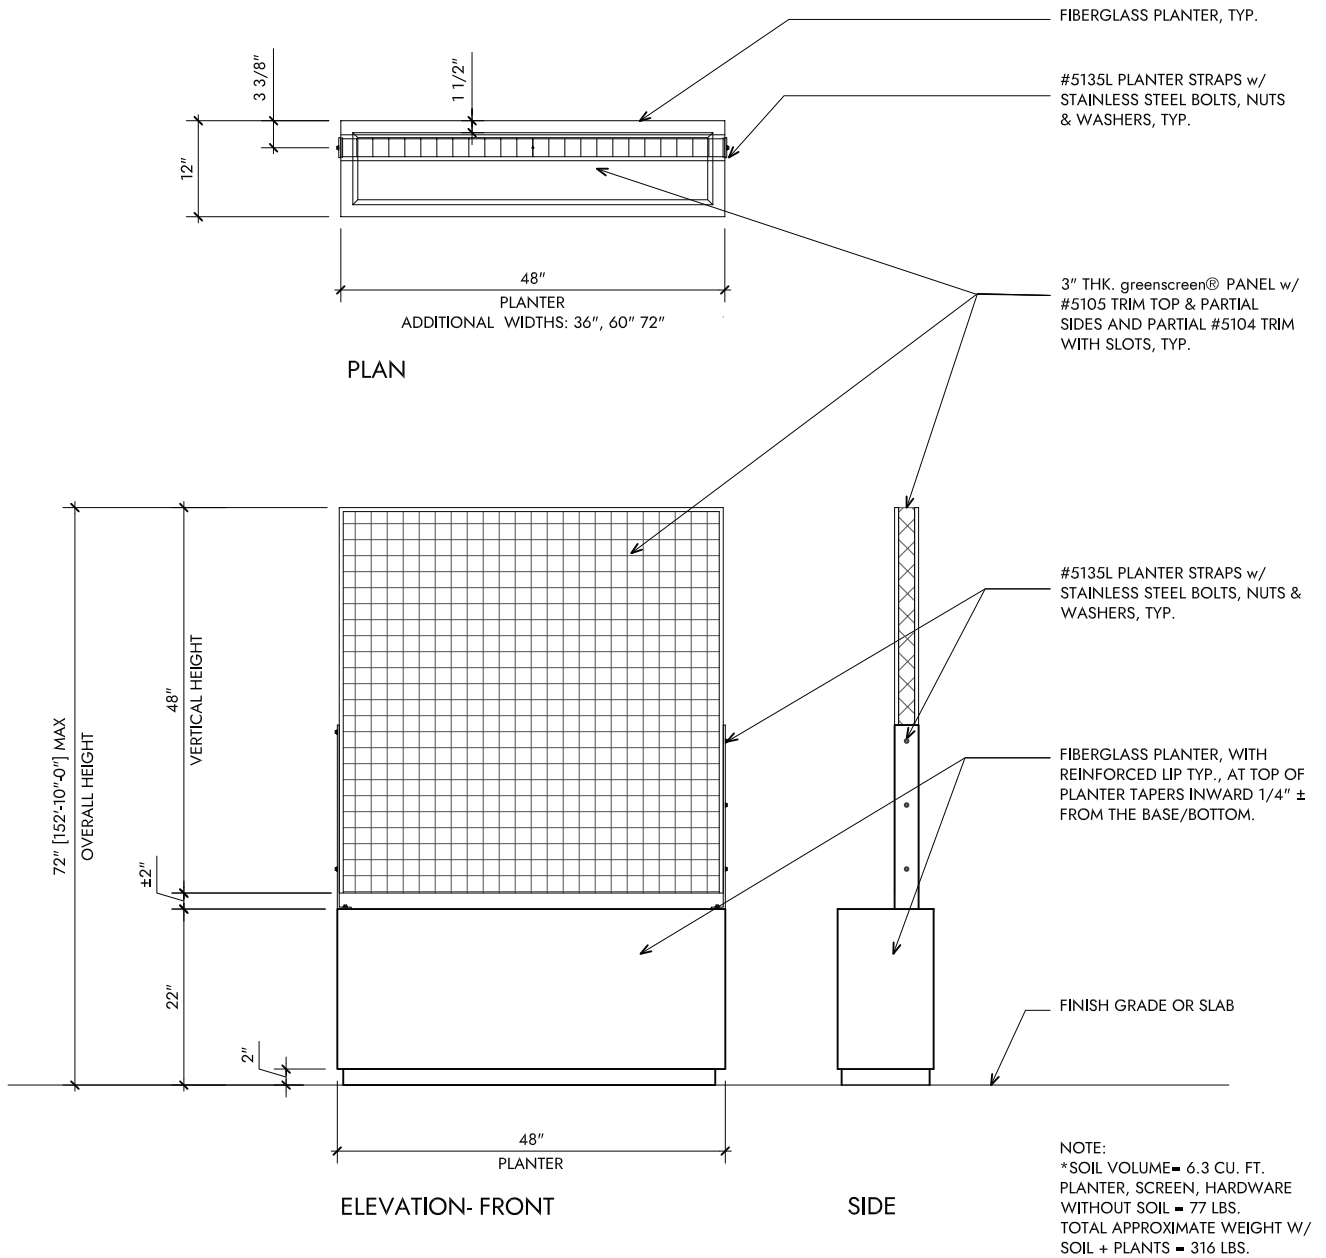

g Planter Collection

Elysian Interior Planter

gsg Planter Collection

Elysian Planter Series- #5135L Planter Strap

NOTE:
 *SEE "FIBERGLASS PLANTER" DETAIL FOR MORE INFORMATION. TOP OF PLANTER TAPERS INWARD 1/4"± FROM BOTTOM.